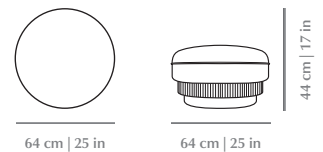

---

|                           |                    |
|---------------------------|--------------------|
| <b>Upholstery</b>         | Fabric or Leather  |
| <b>Piping</b>             | Fabric or Leather  |
| <b>Fringes</b>            | Fabric             |
| <b>Package dimensions</b> | 716 x 716 x 521 mm |